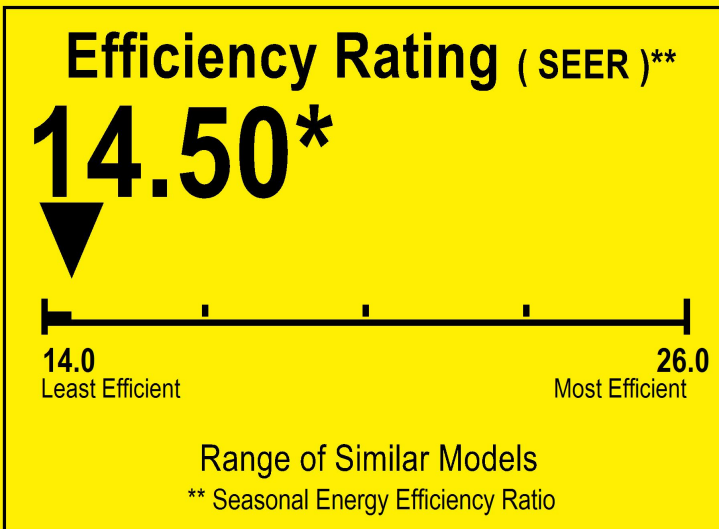

# ENERGYGUIDE

Central Air Conditioner  
Cooling Only  
Split System

RUNTRU  
Model A4AC6036A1

For energy cost info, visit  
[productinfo.energy.gov](http://productinfo.energy.gov)

\* Your air conditioner's efficiency rating may be better depending on the coil your contractor installs.