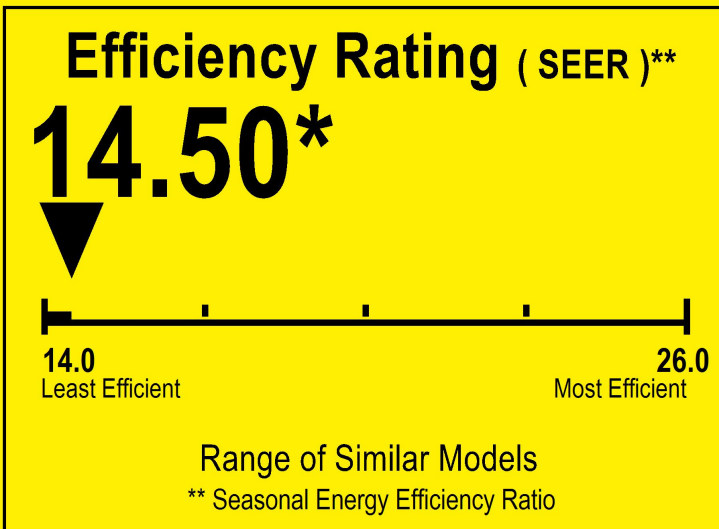

U.S. Government

Federal law prohibits removal of this label before consumer purchase.

ENERGYGUIDE

Central Air Conditioner
Cooling Only
Split System

RUNTRU
Model A4AC6031A1

For energy cost info, visit
productinfo.energy.gov

* Your air conditioner's efficiency rating may be better depending on the coil your contractor installs.

Notice

Federal law allow this unit to be installed in all U.S. states and territories.

Energy Efficiency Ratio(EER): The installed system's minimum EER is 12.20.