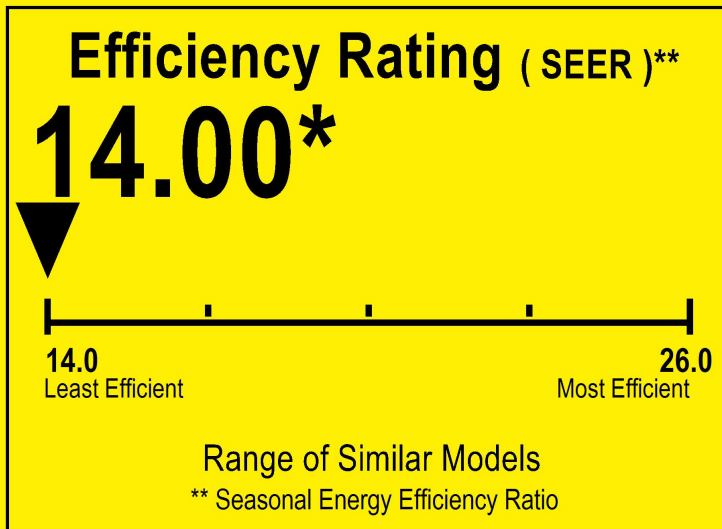

U.S. Government

Federal law prohibits removal of this label before consumer purchase.

ENERGYGUIDE

Central Air Conditioner
Cooling Only
Split System

RUNTRU
Model A4AC4036A1

For energy cost info, visit
productinfo.energy.gov

* Your air conditioner's efficiency rating may be better depending on the coil your contractor installs.

Notice

Federal law allow this unit to be installed in all U.S. states and territories.

Energy Efficiency Ratio(EER): The installed system's minimum EER is 12.20.