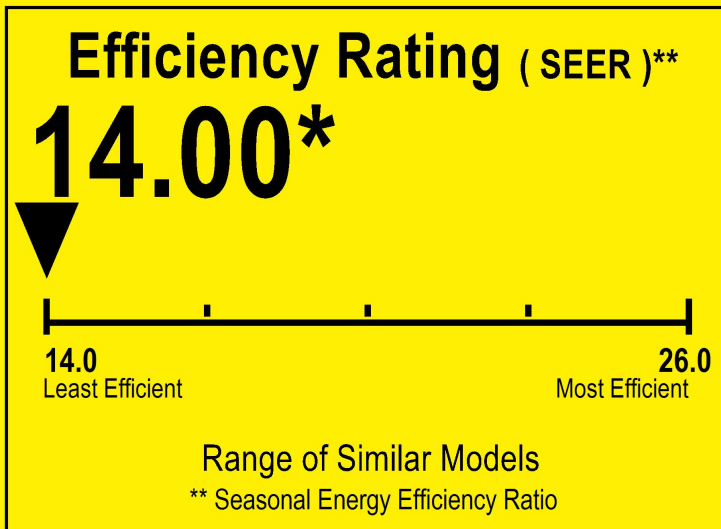

U.S. Government

Federal law prohibits removal of this label before consumer purchase.

ENERGYGUIDE

Central Air Conditioner
Cooling Only
Split System

RUNTRU
Model A4AC4024A1

For energy cost info, visit
productinfo.energy.gov

* Your air conditioner's efficiency rating may be better depending on the coil your contractor installs.

Notice

Federal law allow this unit to be installed in all U.S. states and territories.

Energy Efficiency Ratio(EER): The installed system's minimum EER is 12.20.