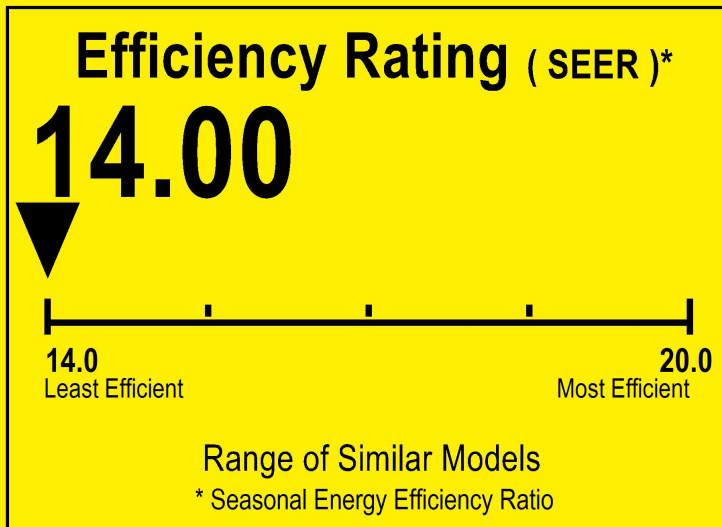

U.S. Government

Federal law prohibits removal of this label before consumer purchase.

ENERGYGUIDE

Central Air Conditioner
Cooling Only
Single Package

RUNTRU
Model 4TCA4030A1

For energy cost info, visit
productinfo.energy.gov

Notice

Federal law allow this unit to be installed in all U.S. states and territories.

Energy Efficiency Ratio(EER): This model's EER is 11.50.