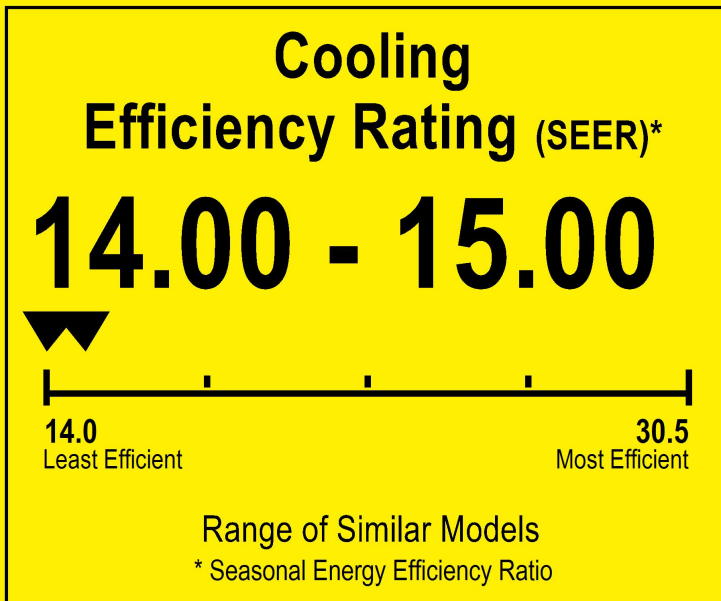

U.S. Government

Federal law prohibits removal of this label before consumer purchase.

ENERGYGUIDE

Heat Pump
Cooling and Heating
Split System

AspenPRO
Model A4HP4018A1

 This system's efficiency ratings depend on the coil your contractor installs with this unit. The heating efficiency rating varies slightly in different geographic regions. Ask your contractor for details.