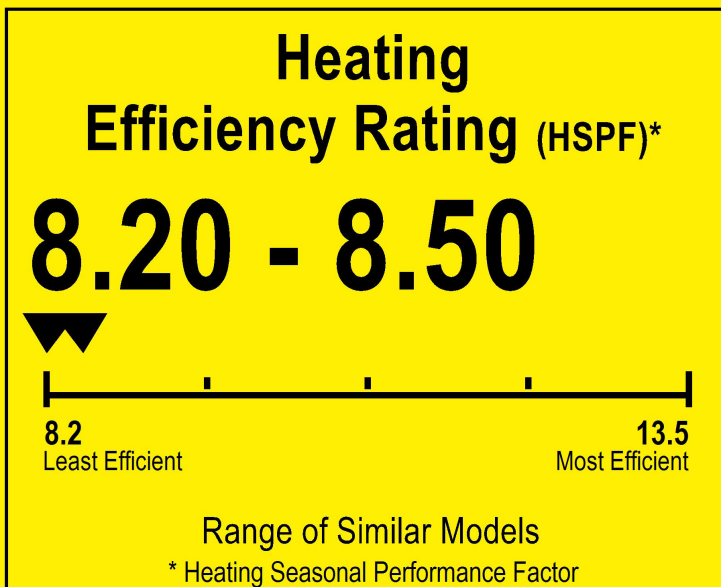

U.S. Government

Federal law prohibits removal of this label before consumer purchase.

ENERGYGUIDE

Heat Pump
Cooling and Heating
Split System

AspenPRO
Model A4HP4018A1

 This system's efficiency ratings depend on the coil your contractor installs with this unit. The heating efficiency rating varies slightly in different geographic regions. Ask your contractor for details.