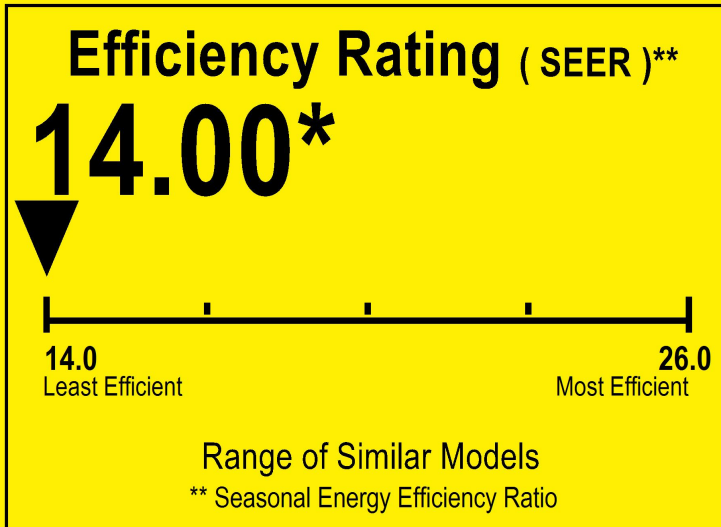

U.S. Government

Federal law prohibits removal of this label before consumer purchase.

ENERGYGUIDE

Central Air Conditioner
Cooling Only
Split System

RUNTRU
Model A4AC6060A1

For energy cost info, visit
productinfo.energy.gov

* Your air conditioner's efficiency rating may be better depending on the coil your contractor installs.

Notice

Federal law allow this unit to be installed in all U.S. states and territories.

Energy Efficiency Ratio(EER): The installed system's minimum EER is 11.70.