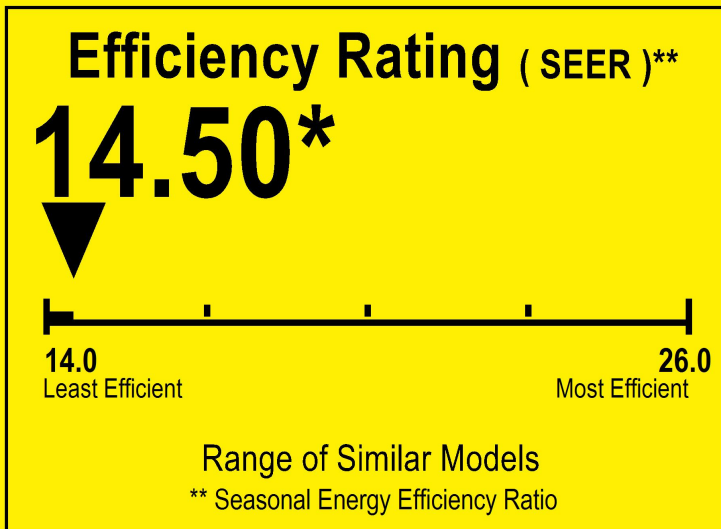

U.S. Government

Federal law prohibits removal of this label before consumer purchase.

ENERGYGUIDE

Central Air Conditioner
Cooling Only
Split System

RUNTRU
Model A4AC6048A1

For energy cost info, visit
productinfo.energy.gov

* Your air conditioner's efficiency rating may be better depending on the coil your contractor installs.

Notice

Federal law allow this unit to be installed in all U.S. states and territories.

Energy Efficiency Ratio(EER): The installed system's minimum EER is 11.70.