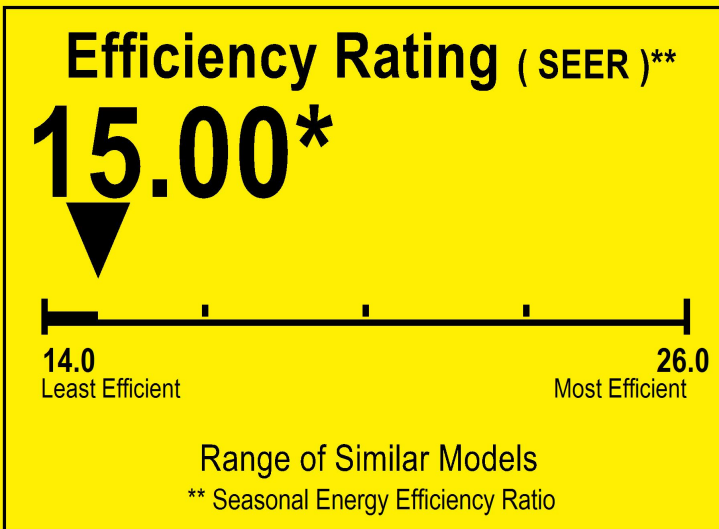

U.S. Government

Federal law prohibits removal of this label before consumer purchase.

ENERGYGUIDE

Central Air Conditioner
Cooling Only
Split System

RUNTRU
Model A4AC6037A1

For energy cost info, visit
productinfo.energy.gov

* Your air conditioner's efficiency rating may be better depending on the coil your contractor installs.

Notice

Federal law allow this unit to be installed in all U.S. states and territories.

Energy Efficiency Ratio(EER): The installed system's minimum EER is 12.20.