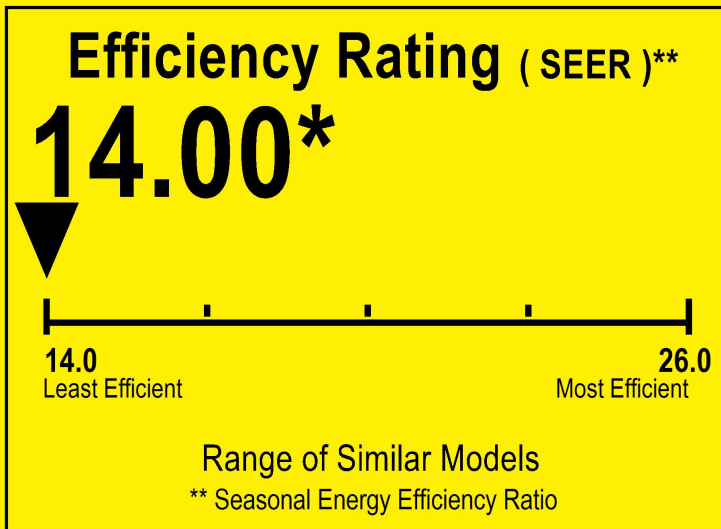

U.S. Government

Federal law prohibits removal of this label before consumer purchase.

ENERGYGUIDE

Central Air Conditioner
Cooling Only
Split System

RUNTRU
Model A4AC6030A1

For energy cost info, visit
productinfo.energy.gov

* Your air conditioner's efficiency rating may be better depending on the coil your contractor installs.

Notice

Federal law allow this unit to be installed in all U.S. states and territories.

Energy Efficiency Ratio(EER): The installed system's minimum EER is 12.20.