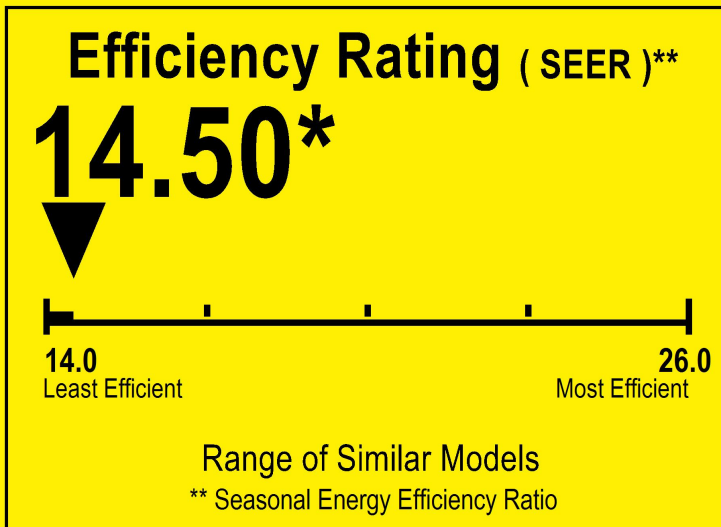

U.S. Government

Federal law prohibits removal of this label before consumer purchase.

ENERGYGUIDE

Central Air Conditioner
Cooling Only
Split System

RUNTRU
Model A4AC6024A1

For energy cost info, visit
productinfo.energy.gov

* Your air conditioner's efficiency rating may be better depending on the coil your contractor installs.

Notice

Federal law allow this unit to be installed in all U.S. states and territories.

Energy Efficiency Ratio(EER): The installed system's minimum EER is 12.20.