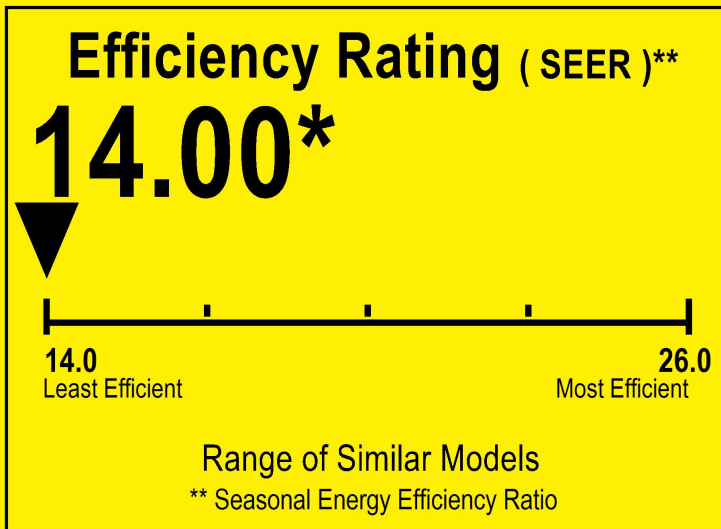

# ENERGYGUIDE

Central Air Conditioner  
Cooling Only  
Split System

RUNTRU  
Model A4AC4030A1

For energy cost info, visit  
[productinfo.energy.gov](http://productinfo.energy.gov)

\* Your air conditioner's efficiency rating may be better depending on the coil your contractor installs.