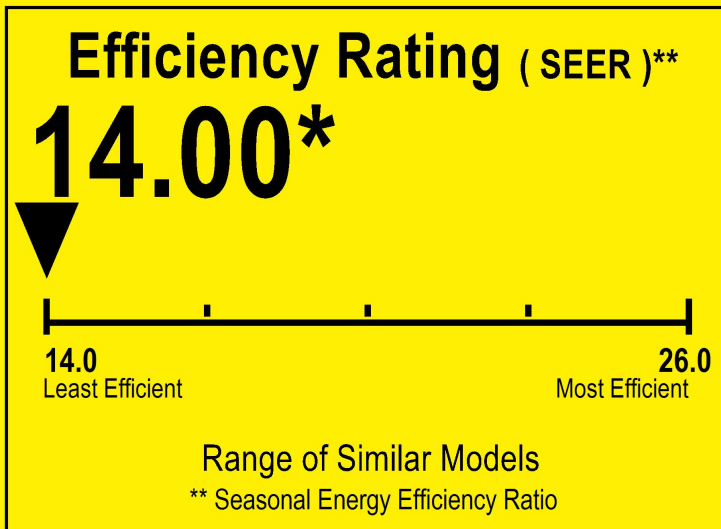

U.S. Government

Federal law prohibits removal of this label before consumer purchase.

ENERGYGUIDE

Central Air Conditioner
Cooling Only
Split System

RUNTRU
Model A4AC4018A1

For energy cost info, visit
productinfo.energy.gov

* Your air conditioner's efficiency rating may be better depending on the coil your contractor installs.

Notice

Federal law allow this unit to be installed in all U.S. states and territories.

Energy Efficiency Ratio(EER): The installed system's minimum EER is 12.20.