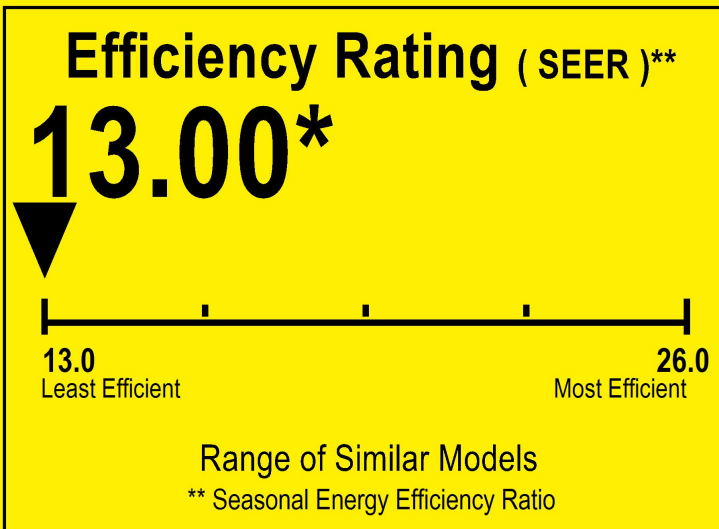

U.S. Government

Federal law prohibits removal of this label before consumer purchase.

ENERGYGUIDE

Central Air Conditioner
Cooling Only
Split System

RUNTRU
Model A4AC3043A1

For energy cost info, visit productinfo.energy.gov