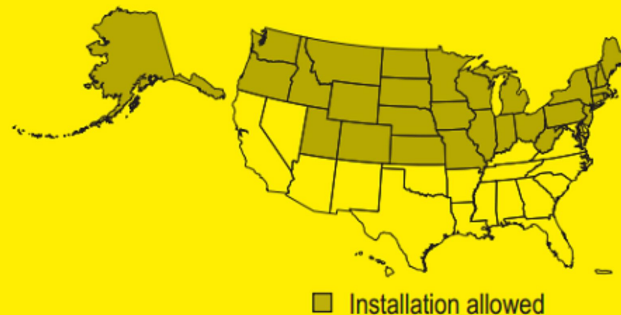

U.S. Government

Federal law prohibits removal of this label before consumer purchase.

ENERGYGUIDE

Central Air Conditioner
Cooling Only
Split System

RUNTRU
Model A4AC3043A1

For energy cost info, visit productinfo.energy.gov

* Your air conditioner's efficiency rating may be better depending on the coil your contractor installs.

Notice

Federal law allows this unit to be installed **only in:**

AK, CO, CT, ID, IL, IA, IN, KS, MA, ME, MI, MN, MO, MT, ND, NE, NH, NJ, NY, OH, OR, PA, RI, SD, UT, VT, WA, WV, WI, WY, and U.S. territories.