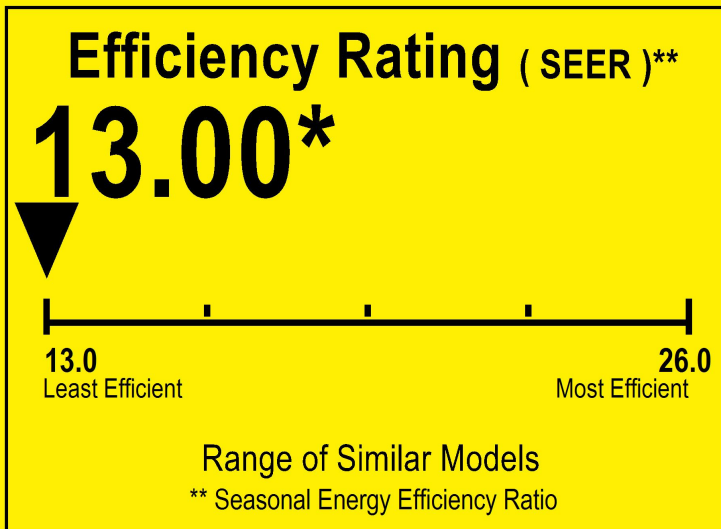

U.S. Government

Federal law prohibits removal of this label before consumer purchase.

ENERGYGUIDE

Central Air Conditioner
Cooling Only
Split System

RUNTRU
Model A4AC3030A1

For energy cost info, visit productinfo.energy.gov