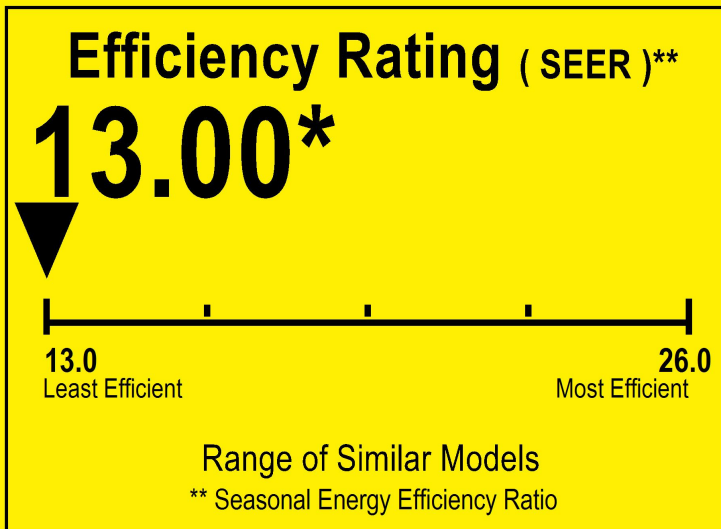

U.S. Government

Federal law prohibits removal of this label before consumer purchase.

ENERGYGUIDE

Central Air Conditioner
Cooling Only
Split System

RUNTRU
Model A4AC3024A1

For energy cost info, visit productinfo.energy.gov