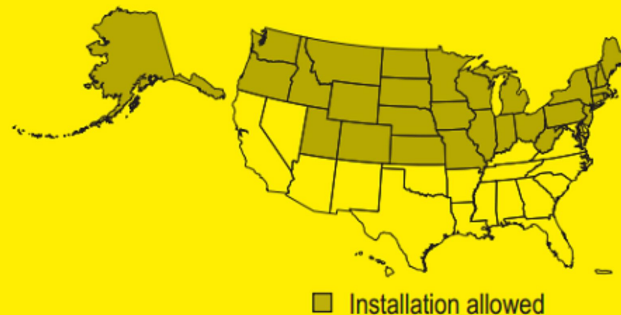

U.S. Government

Federal law prohibits removal of this label before consumer purchase.

ENERGYGUIDE

Central Air Conditioner
Cooling Only
Split System

RUNTRU
Model A4AC3024A1

For energy cost info, visit productinfo.energy.gov

* Your air conditioner's efficiency rating may be better depending on the coil your contractor installs.

Notice

Federal law allows this unit to be installed **only in:**

AK, CO, CT, ID, IL, IA, IN, KS, MA, ME, MI, MN, MO, MT, ND, NE, NH, NJ, NY, OH, OR, PA, RI, SD, UT, VT, WA, WV, WI, WY, and U.S. territories.