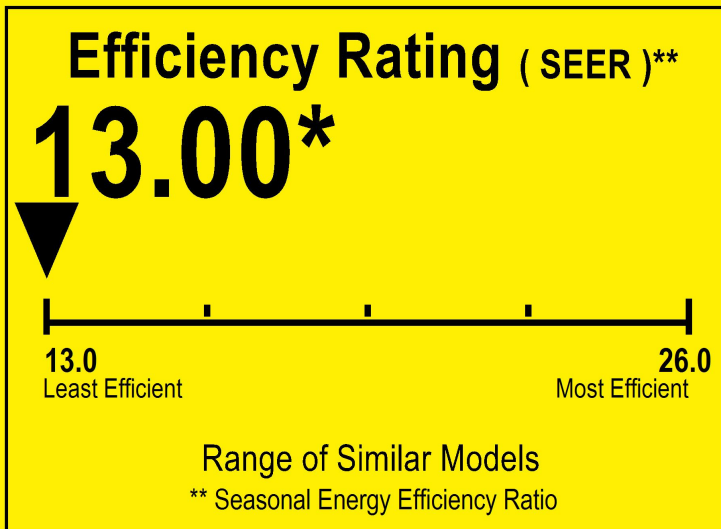

U.S. Government

Federal law prohibits removal of this label before consumer purchase.

ENERGYGUIDE

Central Air Conditioner
Cooling Only
Split System

RUNTRU
Model A4AC3018A1

For energy cost info, visit productinfo.energy.gov