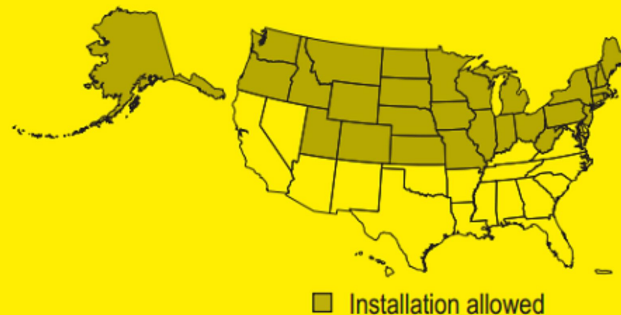

U.S. Government

Federal law prohibits removal of this label before consumer purchase.

ENERGYGUIDE

Central Air Conditioner
Cooling Only
Split System

RUNTRU
Model A4AC3018A1

For energy cost info, visit productinfo.energy.gov

* Your air conditioner's efficiency rating may be better depending on the coil your contractor installs.

Notice

Federal law allows this unit to be installed **only in:**

AK, CO, CT, ID, IL, IA, IN, KS, MA, ME, MI, MN, MO, MT, ND, NE, NH, NJ, NY, OH, OR, PA, RI, SD, UT, VT, WA, WV, WI, WY, and U.S. territories.