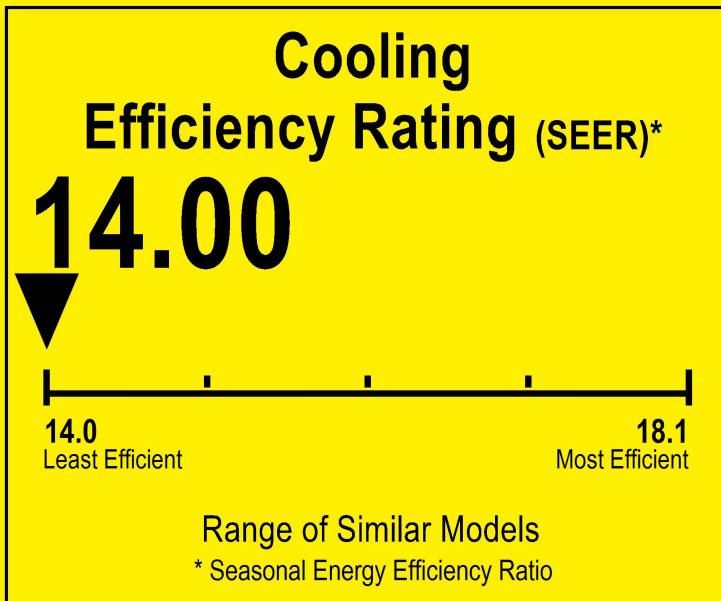

U.S. Government

Federal law prohibits removal of this label before consumer purchase.

ENERGYGUIDE

Heat Pump
Cooling and Heating
Single Package

RUNTRU
Model 4WCA4060A1

For energy cost info, visit
productinfo.energy.gov