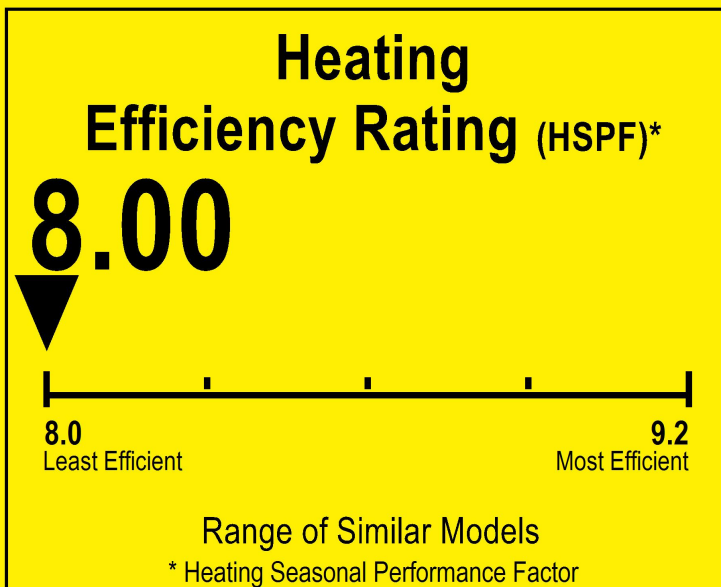

U.S. Government

Federal law prohibits removal of this label before consumer purchase.

ENERGYGUIDE

Heat Pump
Cooling and Heating
Single Package

RUNTRU
Model 4WCA4060A1

For energy cost info, visit
productinfo.energy.gov