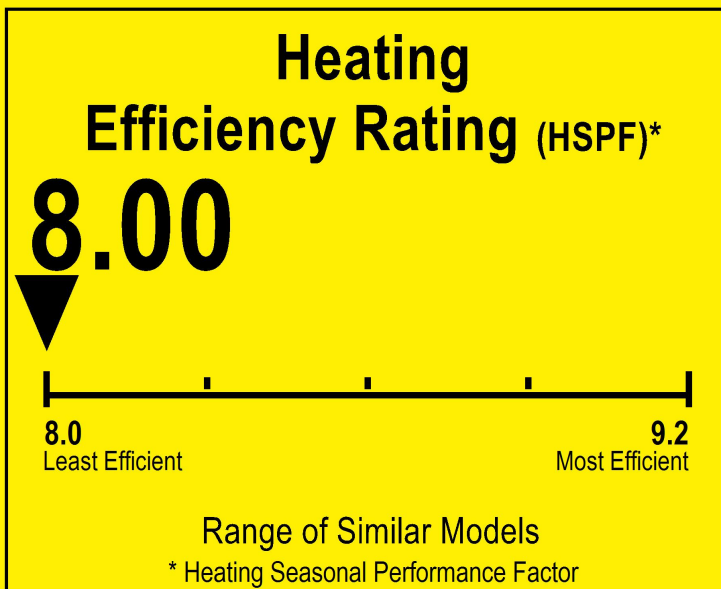

# ENERGYGUIDE

Heat Pump  
Cooling and Heating  
Single Package

RUNTRU  
Model 4WCA4030A1

For energy cost info, visit  
[productinfo.energy.gov](http://productinfo.energy.gov)