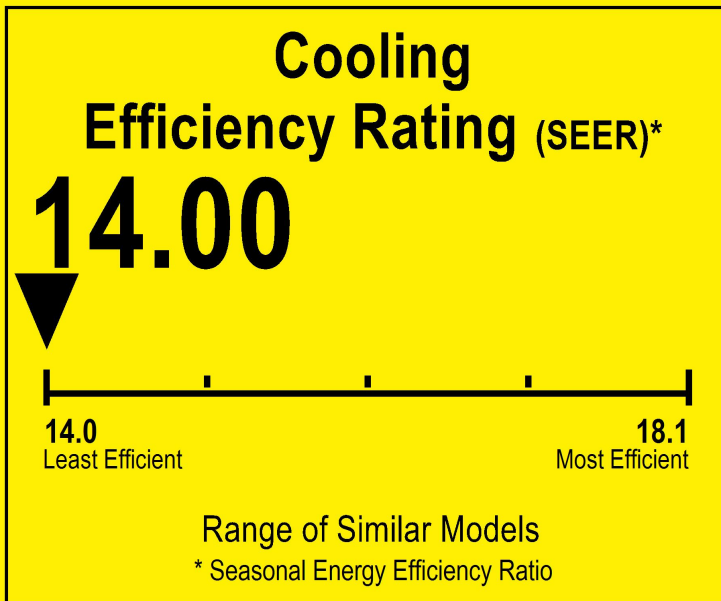

# ENERGYGUIDE

Heat Pump  
Cooling and Heating  
Single Package

RUNTRU  
Model 4WCA4030A1

For energy cost info, visit  
[productinfo.energy.gov](http://productinfo.energy.gov)