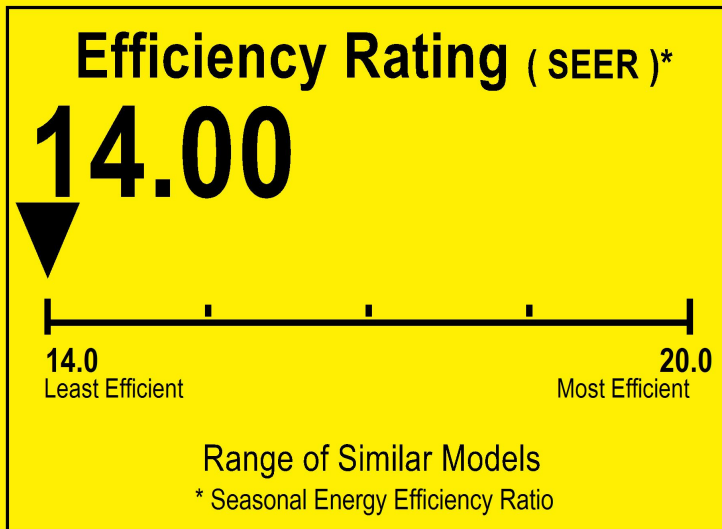

U.S. Government

Federal law prohibits removal of this label before consumer purchase.

ENERGYGUIDE

Central Air Conditioner
Cooling Only
Single Package

RUNTRU
Model 4TCA4042A1

For energy cost info, visit
productinfo.energy.gov

Notice

Federal law allow this unit to be installed in all U.S. states and territories.

Energy Efficiency Ratio(EER): This model's EER is 11.50.